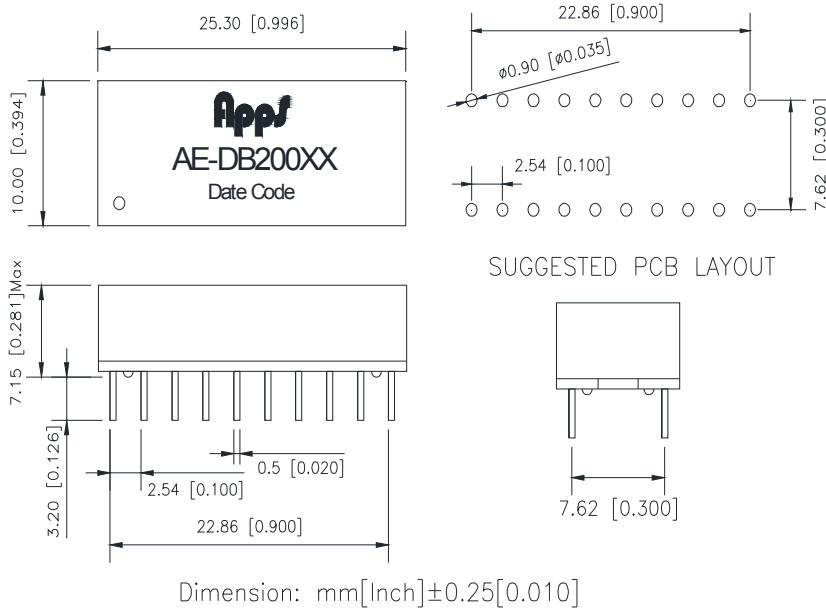

10/100 BASE LAN TRANSFORMER

Mechanicals: