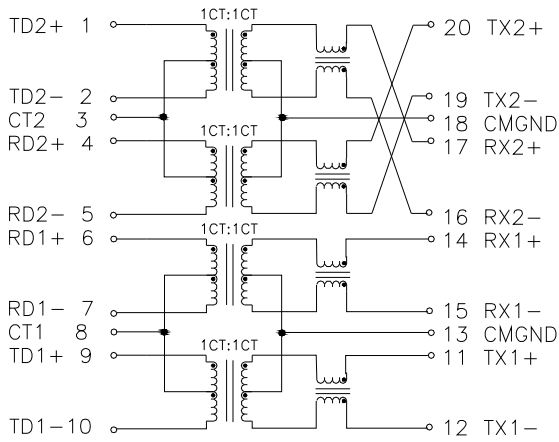

### Electrical Specifications @ 25°C

Part Number	Turns Ratio (±5%)		OCL(μH Min) @100KHz/0.1V With DC8.0 mA	Insertion Loss (dB Max)	HI-POT (Vrms)
	TX	RX		0.3-100MHz	
AE-DB20001	1CT:1CT	1CT:1CT	350	-1.1	1500
AE-DB20002	1CT:1CT	1CT:1CT	350	-1.1	1500
AE-DB20003	1CT:1CT	1CT:1CT	350	-1.1	1500
AE-DB20004	1CT:1CT	1CT:1CT	350	-1.1	1500
AE-DB20005	1CT:1CT	1CT:1CT	350	-1.1	1500
AE-DB20006	1CT:1CT	1CT:1CT	350	-1.1	1500
AE-DB20007	1CT:1CT	1CT:1CT	350	-1.1	1500
AE-DB20008	1CT:1CT	1CT:1CT	350	-1.1	1500
AE-DB20009	1CT:1CT	1CT:1CT	350	-1.1	1500

# 10/100 BASE LAN TRANSFORMER

**Mechanicals:**

**AE-DB20001**

**AE-DB20002**

**AE-DB20003**

**AE-DB20004**

# 10/100 BASE LAN TRANSFORMER

**AE-DB20005**

**AE-DB20006**

**AE-DB20007**

**AE-DB20008**

**AE-DB20009**

Specification	Packing Manner	Q'ty per Tube/Reel	Q'ty/Inner box	Q'ty/Carton
AE-DB200XX	TUBE	20	/	4500

Address: Room 1720, Block A, Xinian Centre, Shennan Road, Futian District, Shenzhen, Guangdong, P.R. China